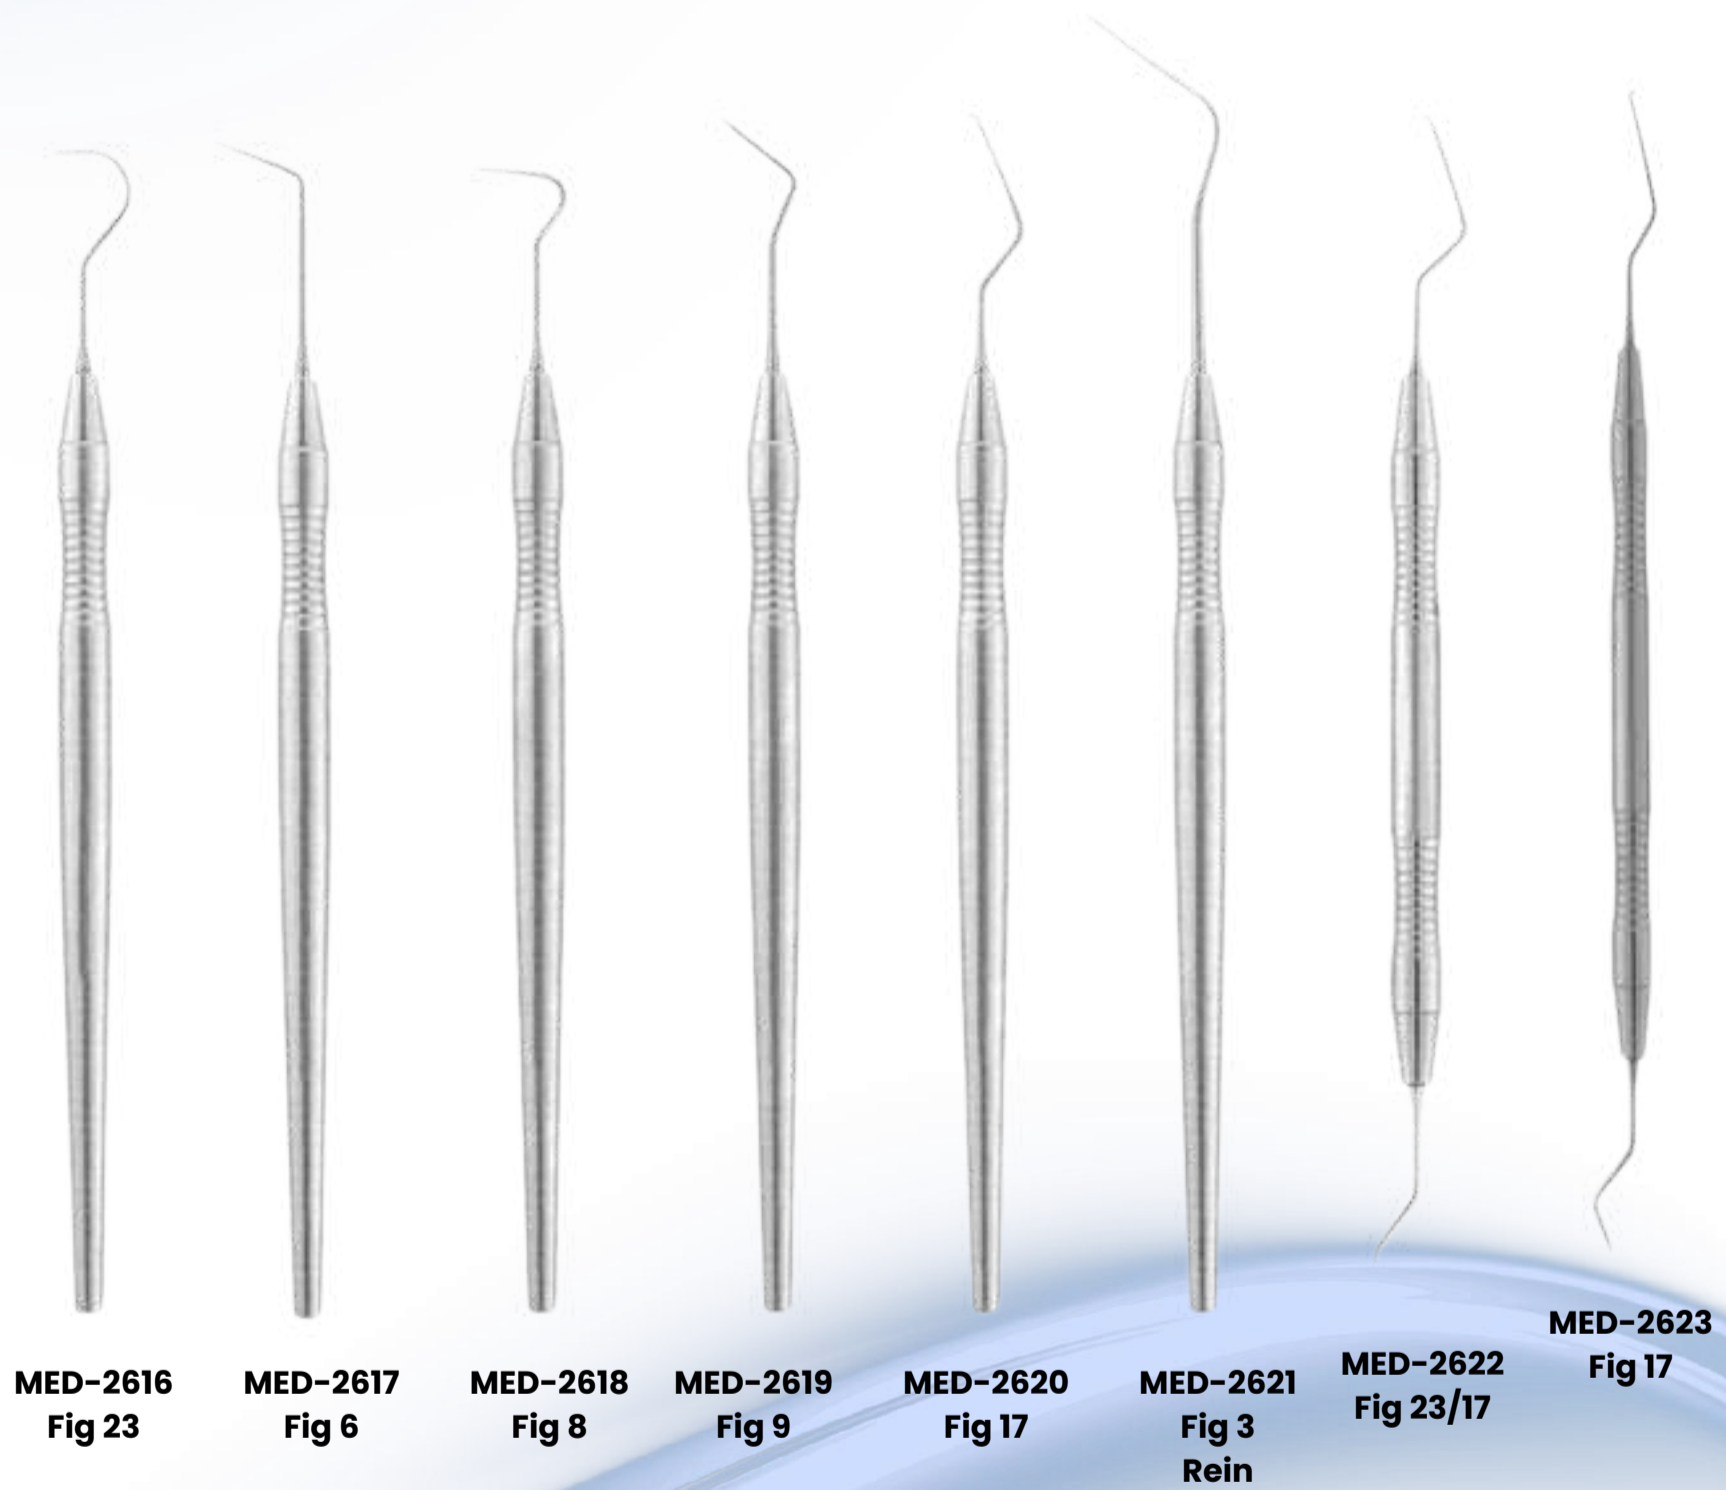

Diagnostic

Explorers

[Back to Index](#)