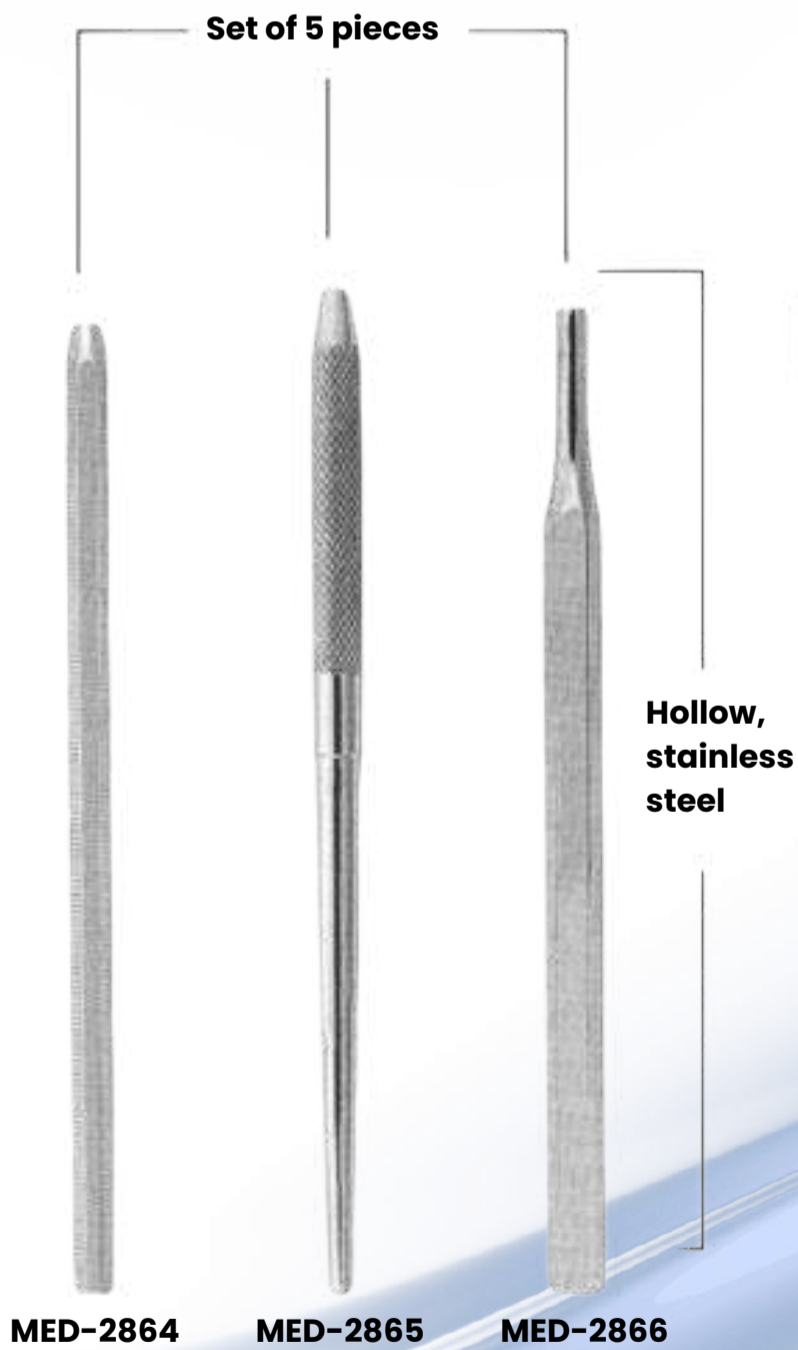

## Diagnostic

### Explorers

[Back to Index](#)

## Handles for Mouth Mirrors and Mouth Mirrors

Front surface mouth mirrors

## Measuring Instruments

**MED-2583**  
**Boley**

**MED-2584**  
**Zuricher**  
**130 mm**

**MED-2585**  
**Vernier**  
**12 cm**

**MED-2586**  
**Vernier**

**MED-2587**  
**Caroll**

**MED-2588**  
**Castroviejo's**  
**Scleral Marker**