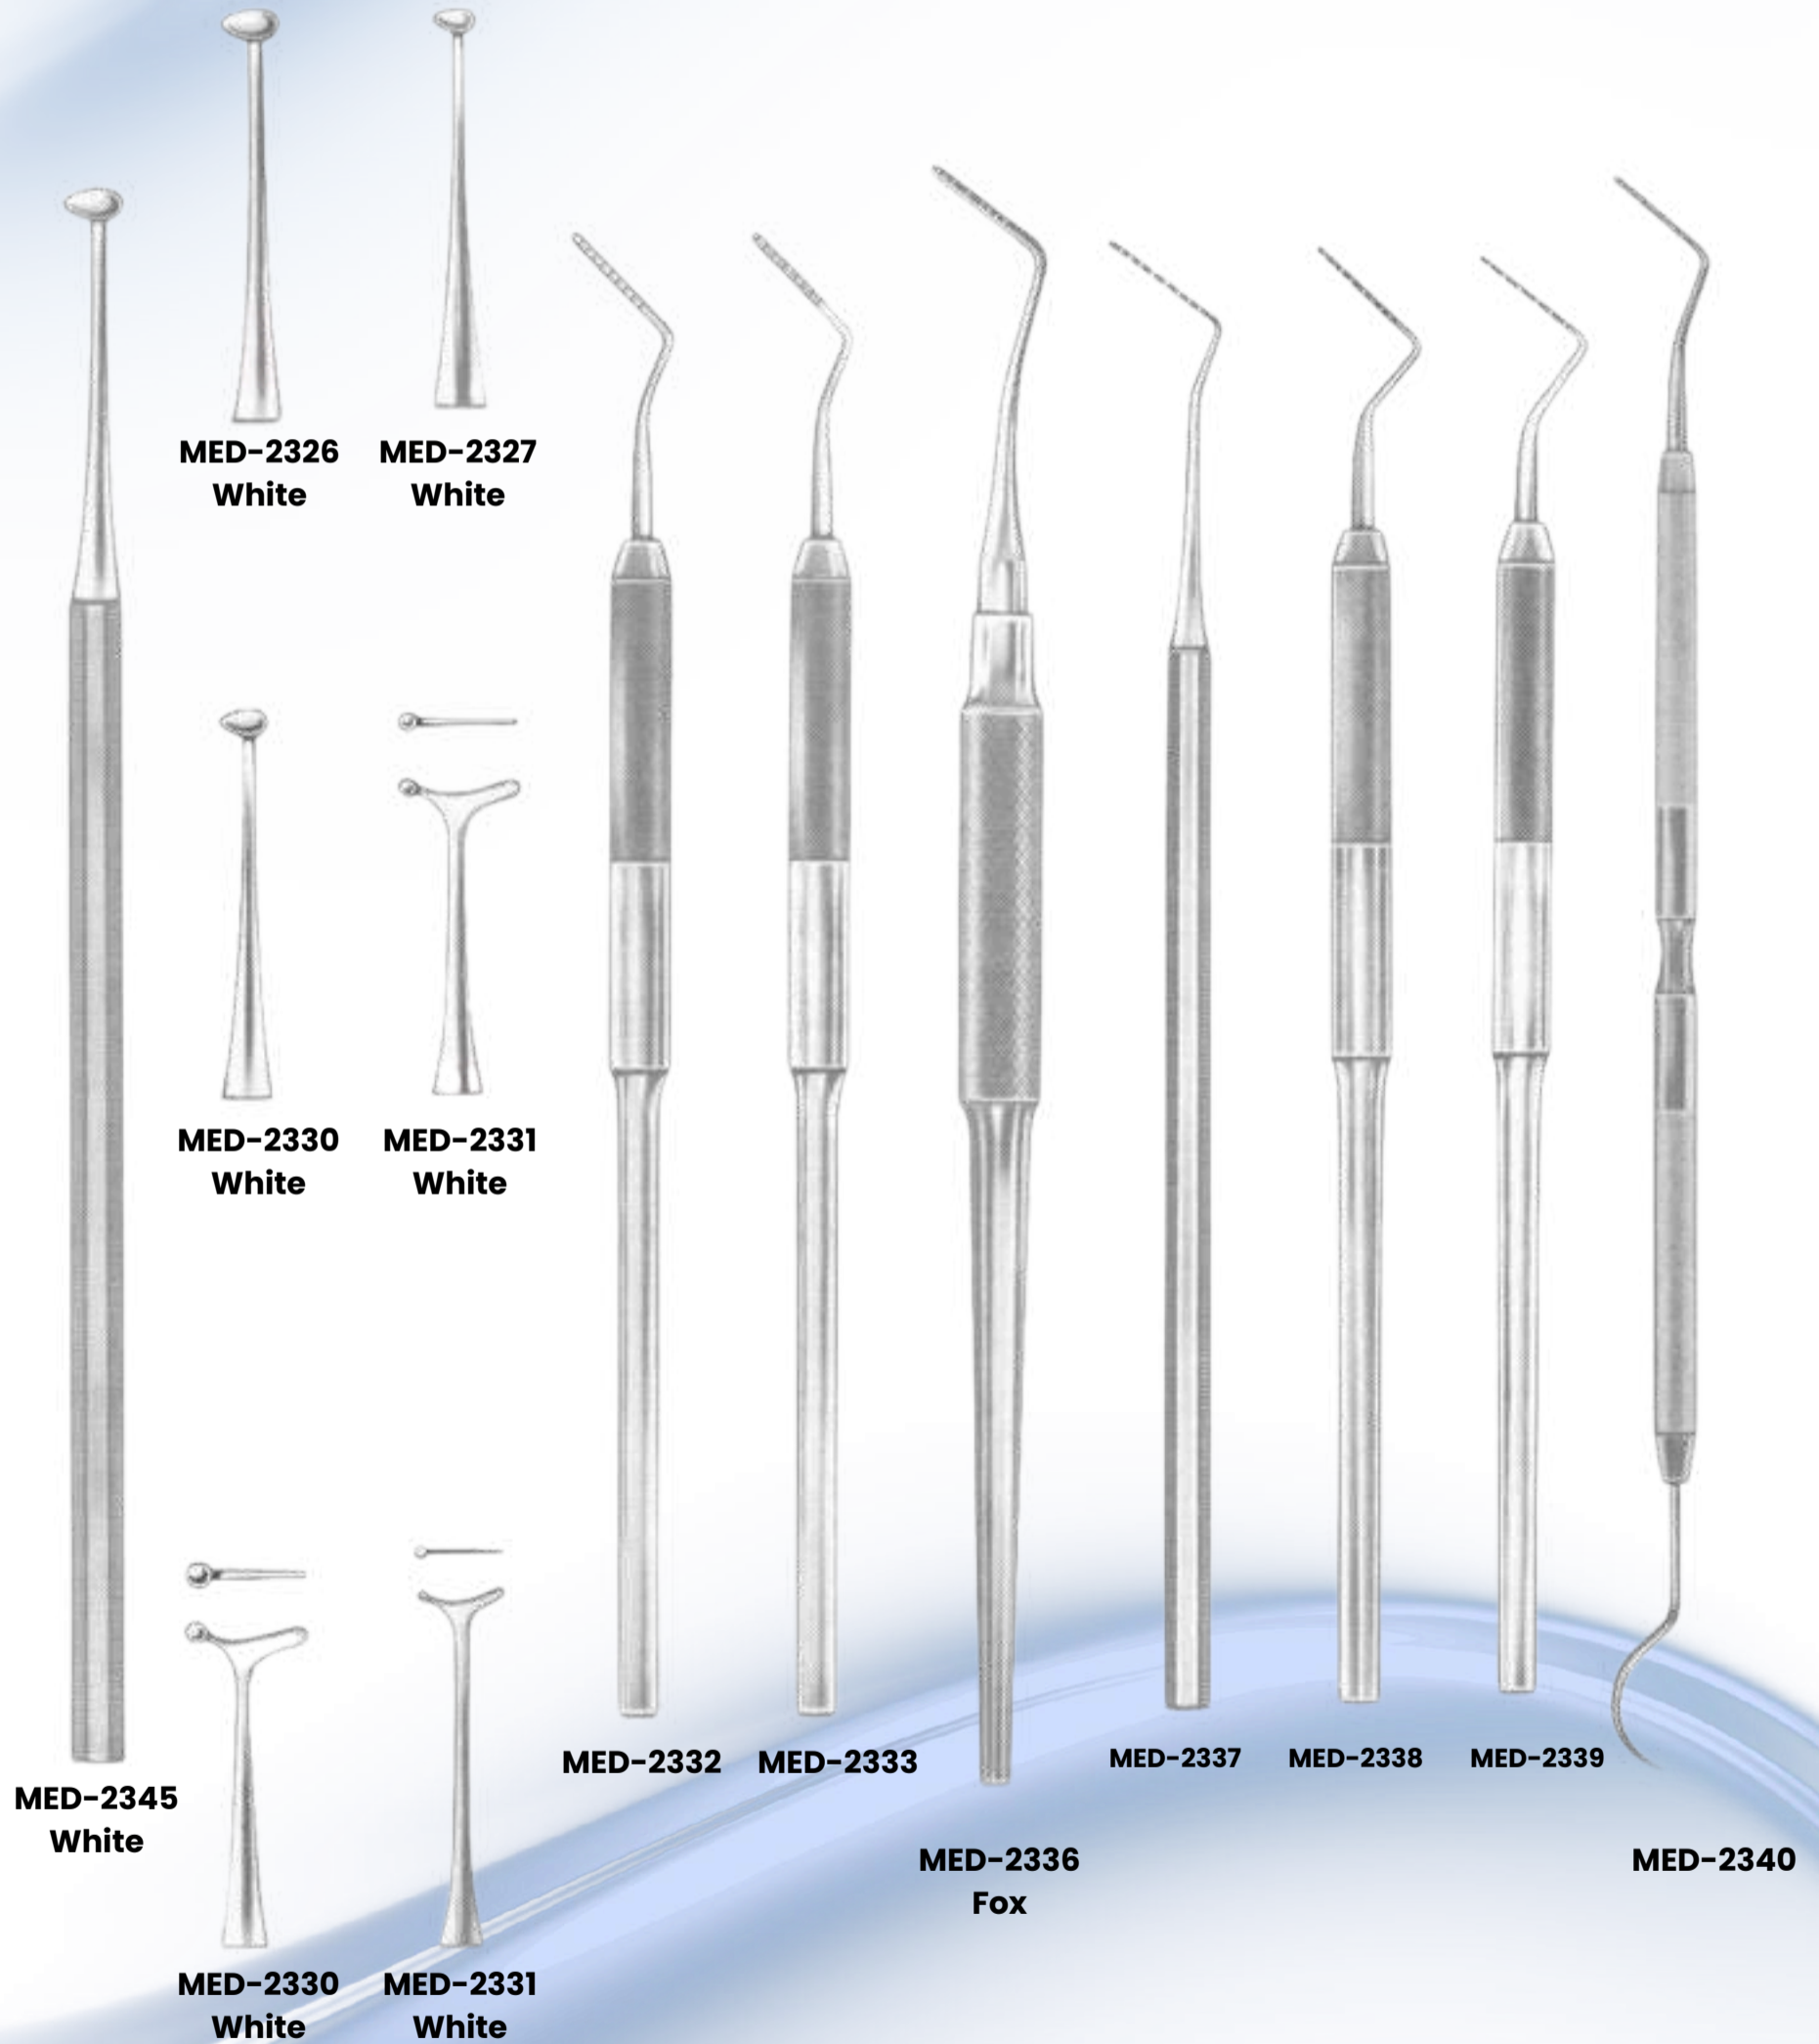

Burnishers and Pocket Probes Scalers

[Back to Index](#)